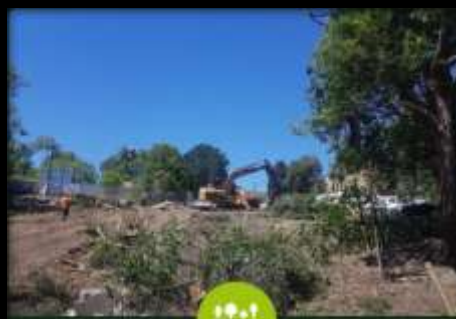

Land Clearing

Are you looking to clear your land for
gardening, landscape or construction
purposes?